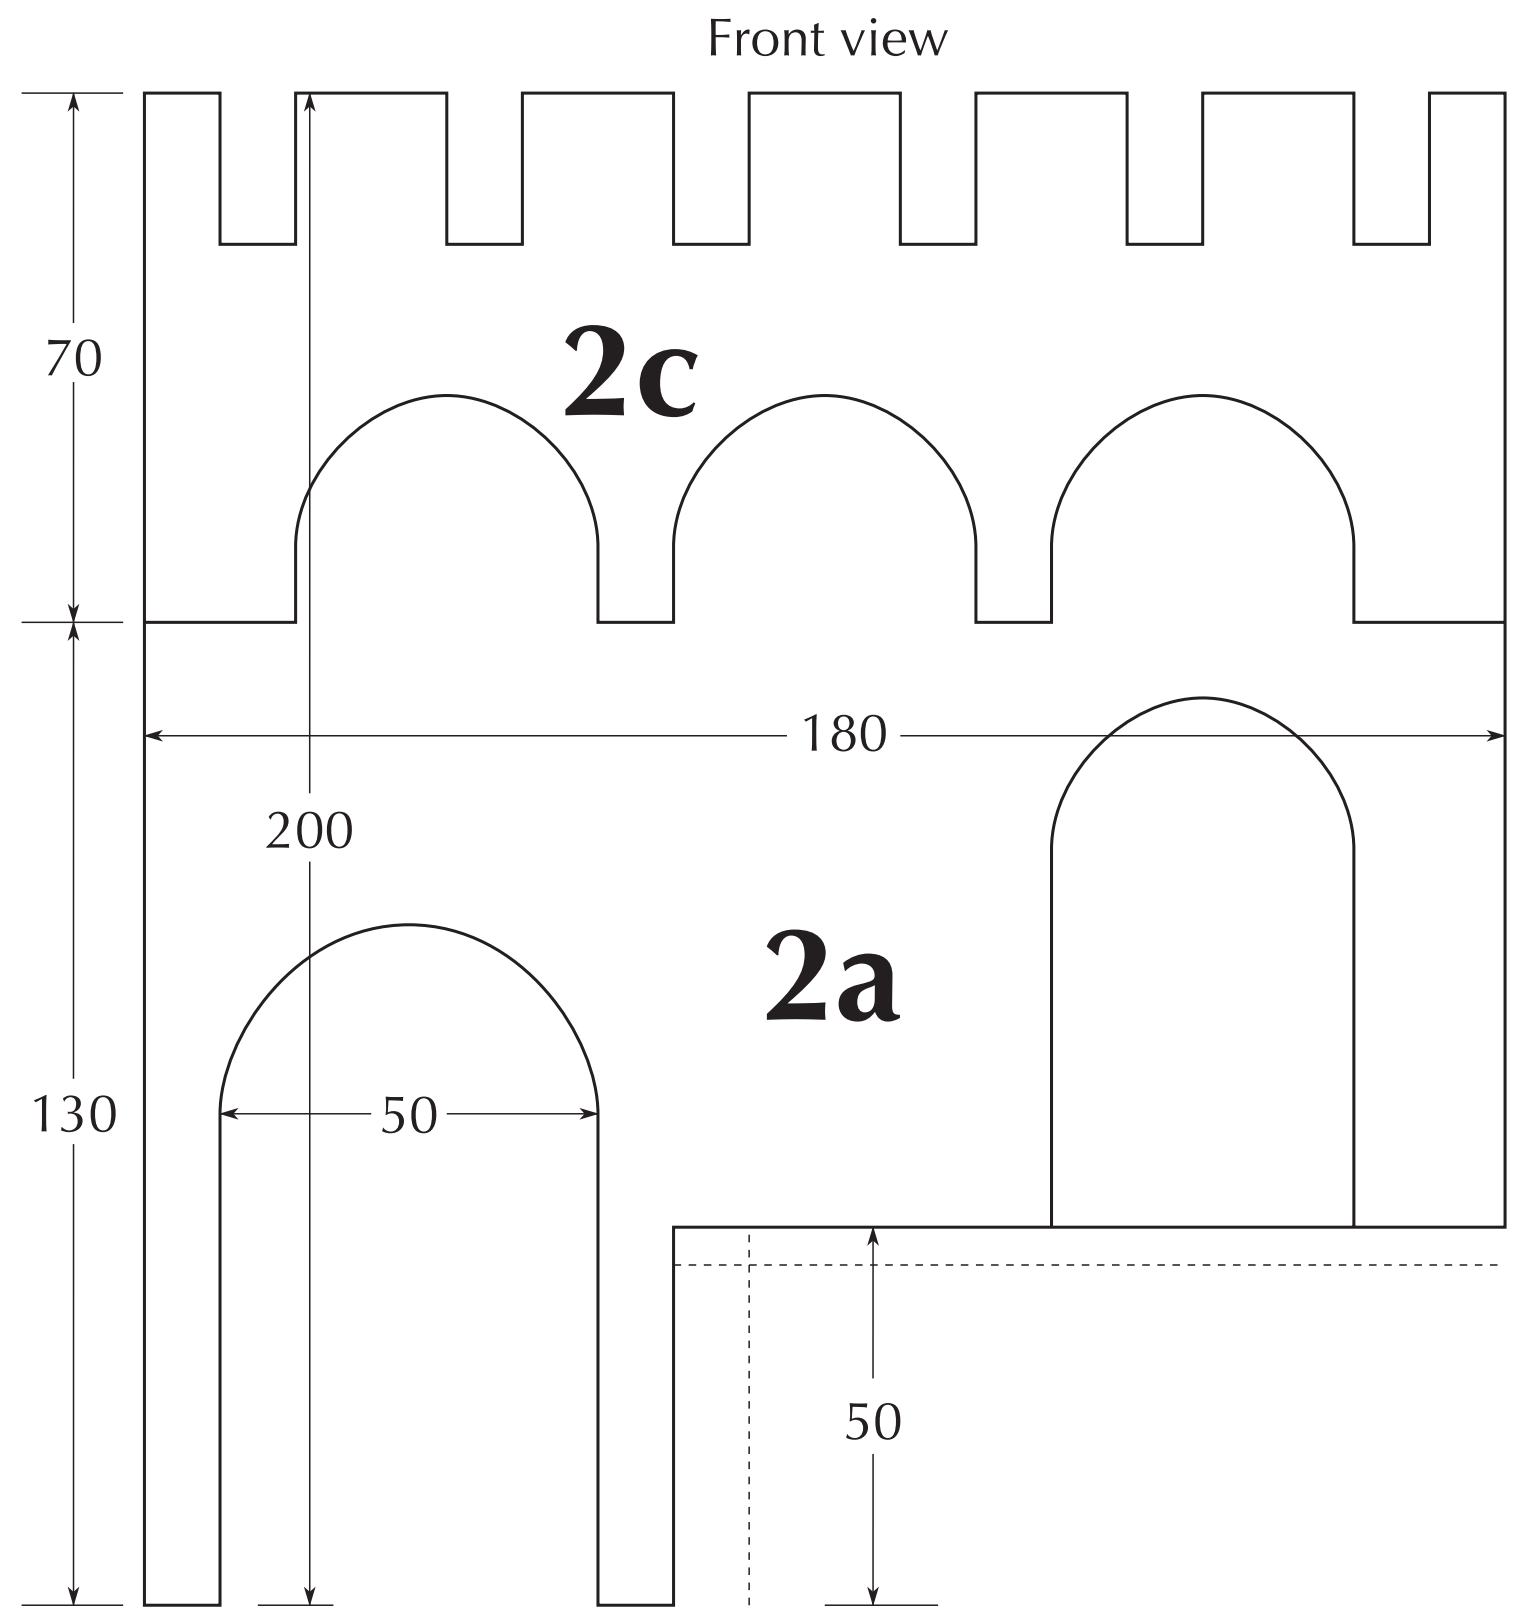

Detail of window B

Wall and window for space A

Draw Bridge Door

Herse
90 x 100