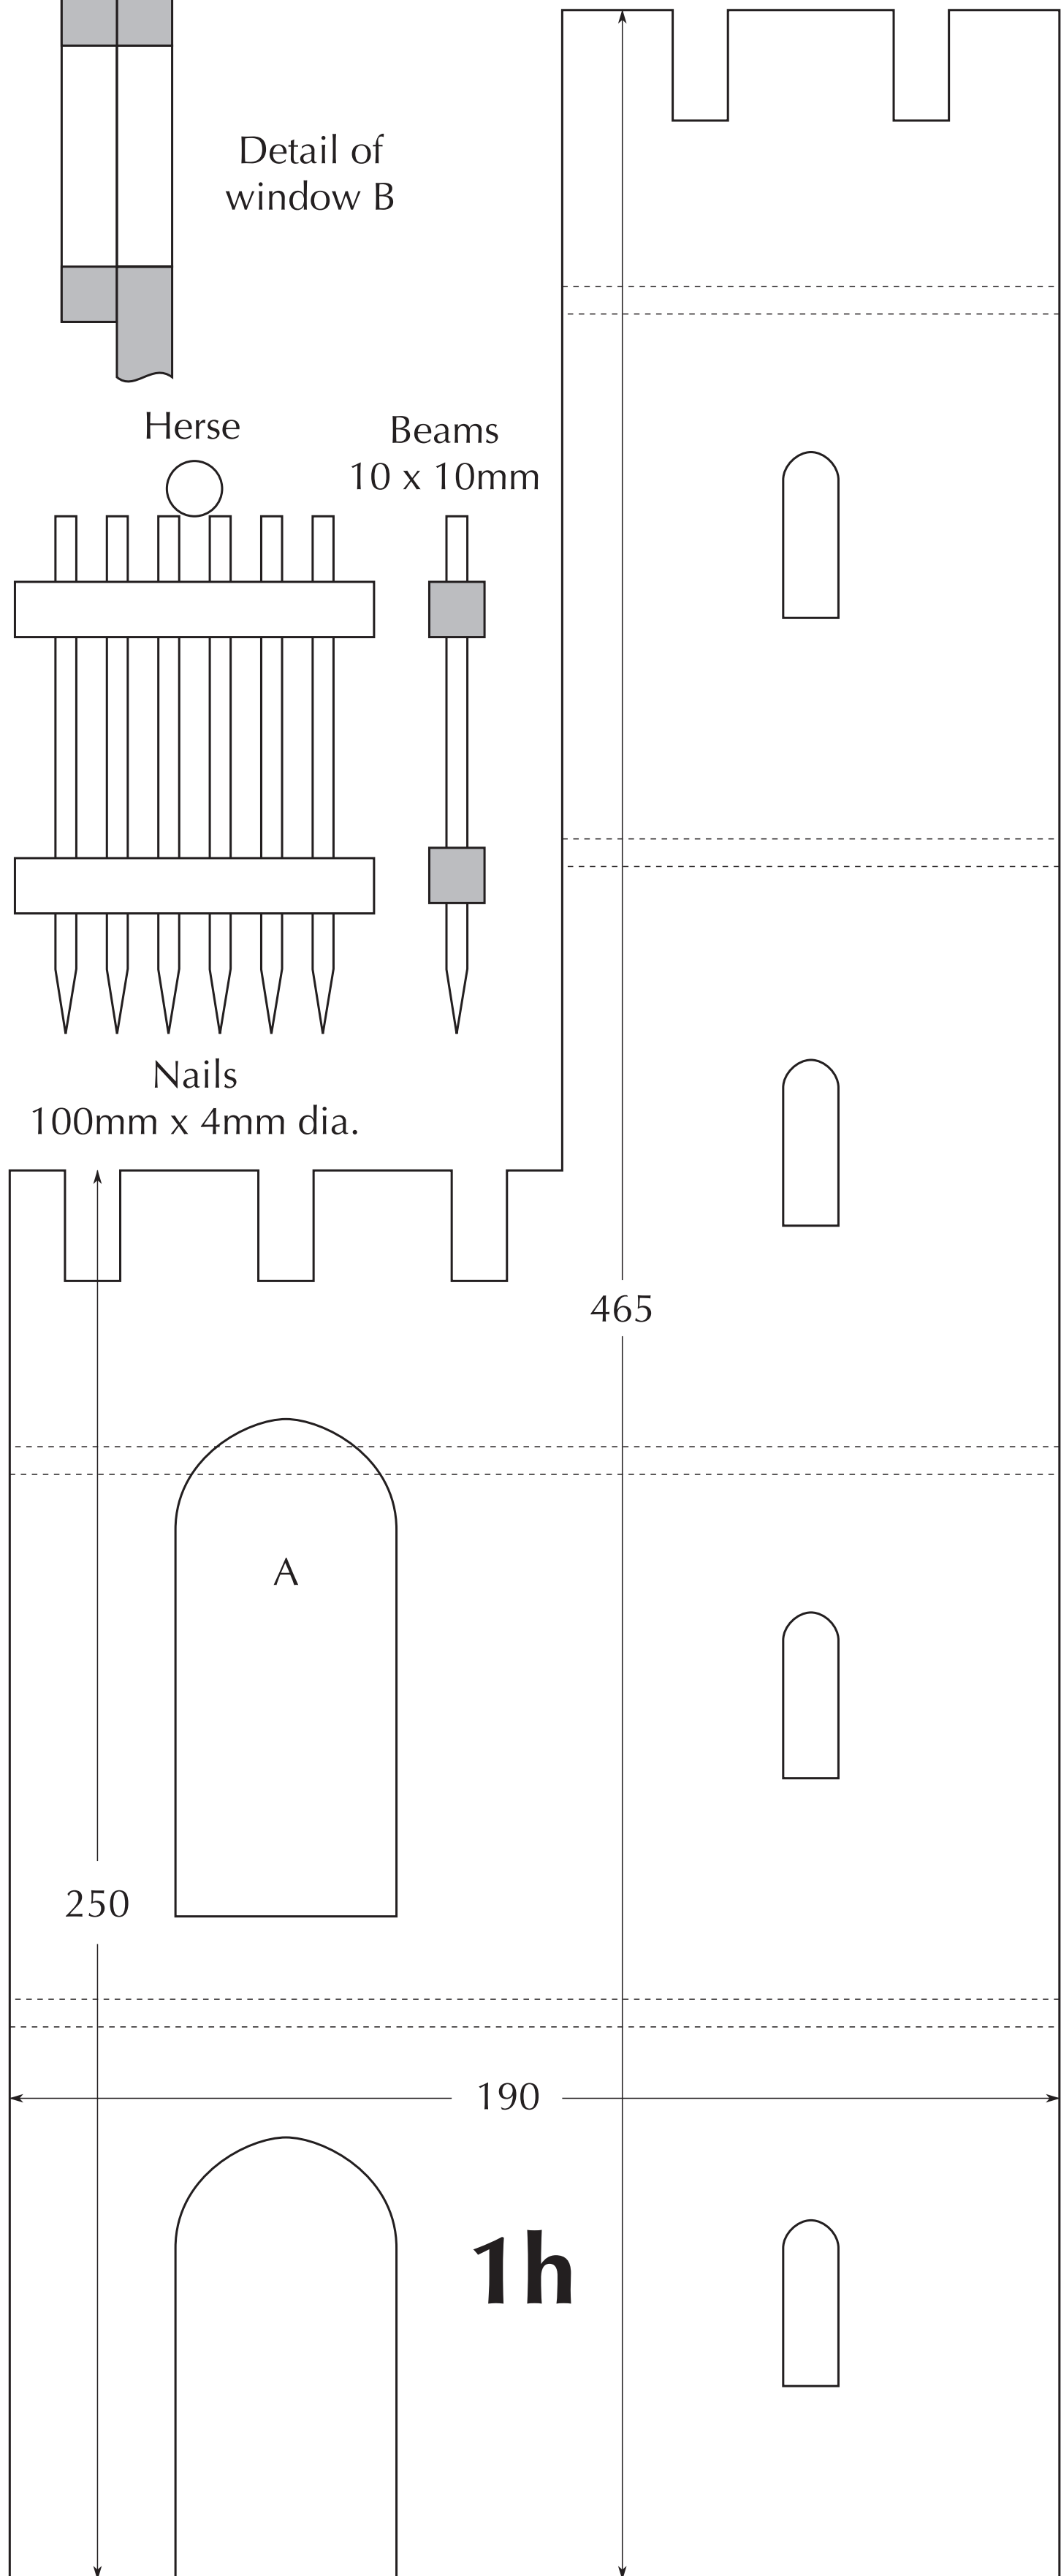

Detail of window B

Wall and window for space A

Draw Bridge Door

Herse
90 x 100